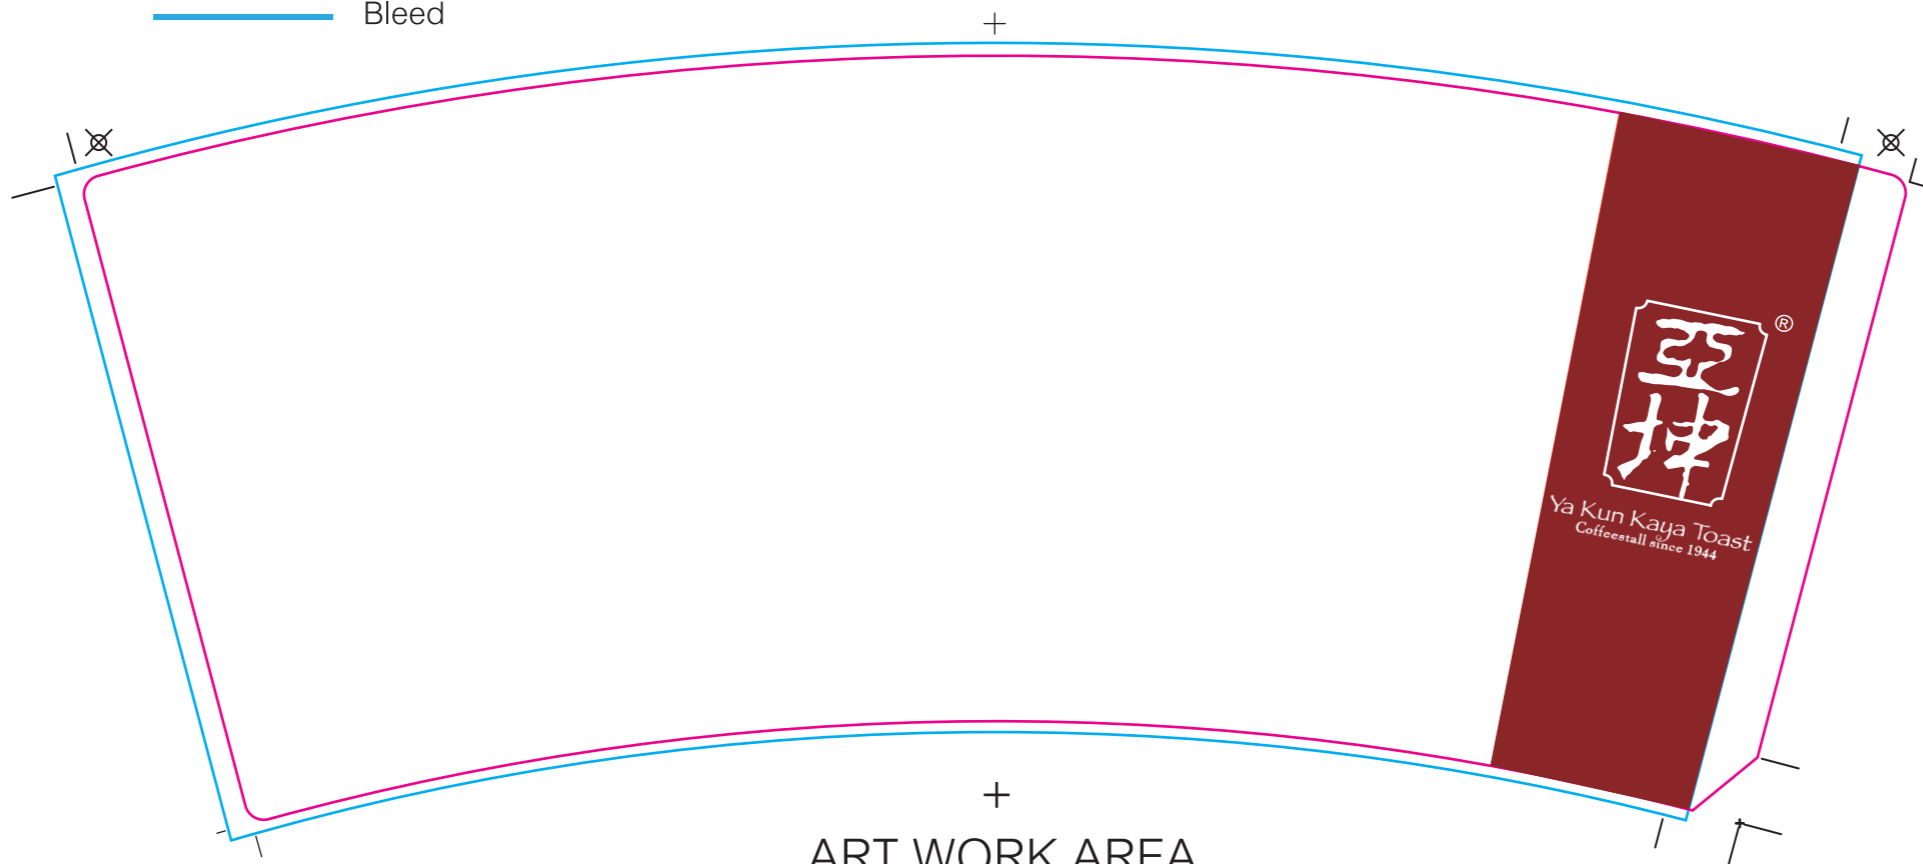

— Die Cut

— Bleed

+
ART WORK AREA
Do not exceed the pink border